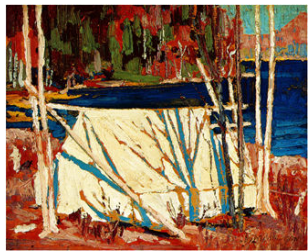

Masterpiece Collection II

TOM THOMSON

IMAGE SIZE: 7" X 8.5"
GLASS SIZE: 15.5" X 16.5"

CODE: FATTN

THE POINTERS

THE TENT