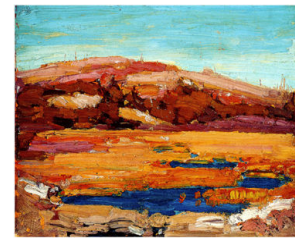

CANOE LAKE
II

CANOE LAKE
MOWAT LODGE

COLD SPRING
ALGONQUIN PARK

COTTAGE ON A
ROCKY SHORE

CRANBERRY
MARSH

DAWN

DECORATIVE LANDSCAPE
BIRCHES

EARLY APRIL
1916