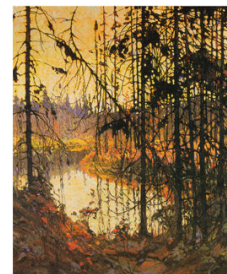

MOONLIGHT
ALGONQUIN PARK

MOOSE AT NIGHT

MOWAT LODGE

NEAR GRAND LAKE
ALGONQUIN PARK

NOCTURNE

NOCTURNE THE
BIRCHES

NORTHERN LIGHTS

NORTHERN
RIVER