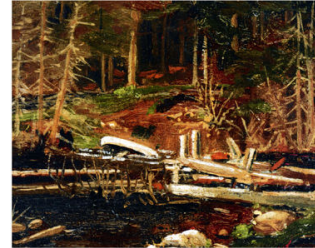

NORTHERN
RIVER

OLD LUMBER
DAM