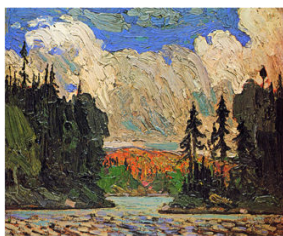

Masterpiece Collection II

TOM THOMSON

IMAGE SIZE: 7" X 8.5"
GLASS SIZE: 15.5" X 16.5"

CODE: FATTN

AUTUMNS GARLAND

BATEAUX

BIG BIRCH

BIRCH BY A LAKE
1916

BIRCHES 1915

BIRCHES 1916

BLACK SPRUCE

BLACK SPRUCE &
MAPLE

BURNT AREA WITH
RAGGED ROCKS

BURNT LAND
1915

BURNT LAND AT
SUNSET

BURNT OVER
LAND